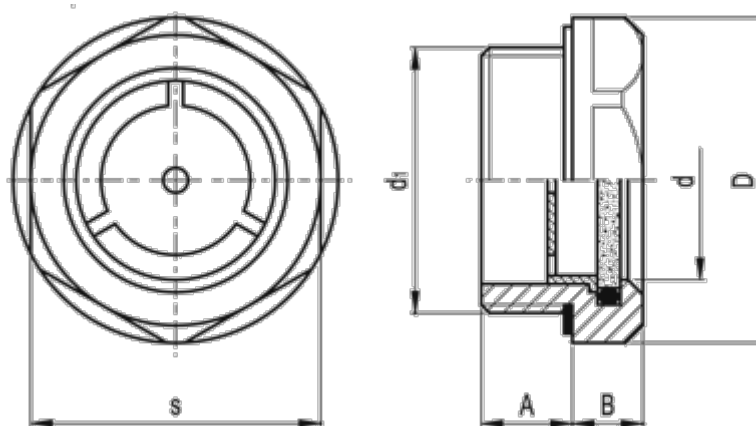

Data Sheet

Article number: 20672525

Description: E+G Oil level indicator
GN 743.3-11-G3/8-A

Measures

A = 8.0

B = 7.5

D = 22

d = 11

d1 = G 3/8

s = 20